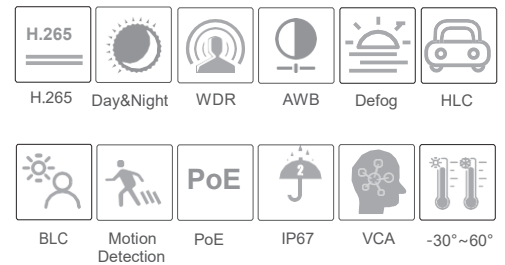

ISN-9524S3

2MP IR Water-Proof Dome
Network Camera

- 2MP (1920 × 1080) H.265 full real time coding
- Max. resolution: 1920 × 1080; ICR auto switch, true day / night
- 20 ~ 30m IR night view distance
- 3D DNR, digital WDR, HLC, BLC and ROI coding
- 1CH built-in MIC
- Hardware reset
- Built-in micro SD card slot, up to 128GB
- DC12V/PoE power supply
- IP67 ingress protection
- Support dual streams
- Support mobile surveillance by smart phones and tablet PCs with iOS or Android OS
- Intelligent analytics: video blur detection, line crossing detection and region intrusion detection